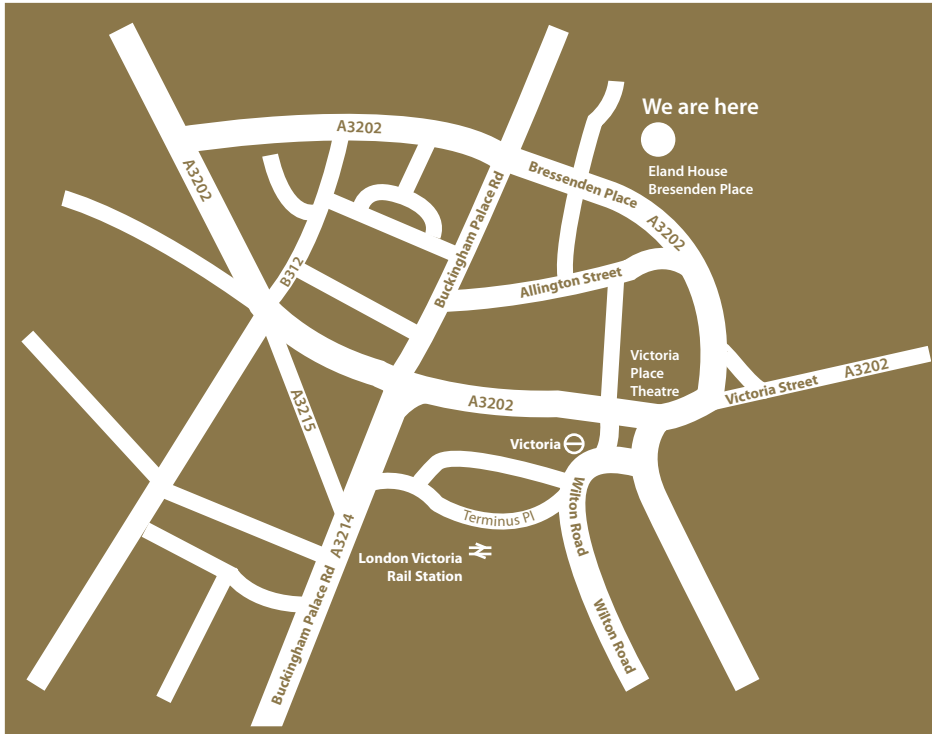

True Volunteer Foundation

London Headquarters:

True Volunteer Foundation is headquartered in Victoria, Central London.

Location:

8th Floor
Eland House
Bressenden Place
London
SW1E 5DU

Landline:

0207 931 7786

Electronic Mail:

info@truevolunteer.org

Arriving by Rail or London Underground:

From Victoria Station exit through the Wilton Road Exit.

- Head North on Wilton Road toward Victoria Street
- Continue onto Allington Street
- Turn right to stay on Allington Street
- Sharp left onto Bressenden Place

Eland House will be on your right hand side.

Arriving by Car:

The nearest car park is Semley Place NCP, which is found at - 12 Semley Place, London, SW1W 9Q

On arrival to Eland House please report to reception and state you are here to meet True Volunteer Foundation. You will be required to sign in and one of the TVF team will come down to meet you.

Arriving from London Airports:

London Gatwick

- Trains to London Victoria (Gatwick Express) run every 15 minutes.
- From Victoria Station exit through the Wilton Road Exit.

London Heathrow

- Take the London Underground Piccadilly Line to Hammersmith and change for the District Line to Victoria Underground Station.
- From Victoria Station exit through the Wilton Road Exit.

London City

- London City Airport operates a shuttle bus service to Liverpool Street. From there, take the London Underground Circle Line to Victoria.
- From Victoria Station exit through the Wilton Road Exit.

London Stansted

- Trains from Stansted Airport run into Liverpool Street. From there, take the London Underground Circle Line to Victoria.
- From Victoria Station exit through the Wilton Road Exit.